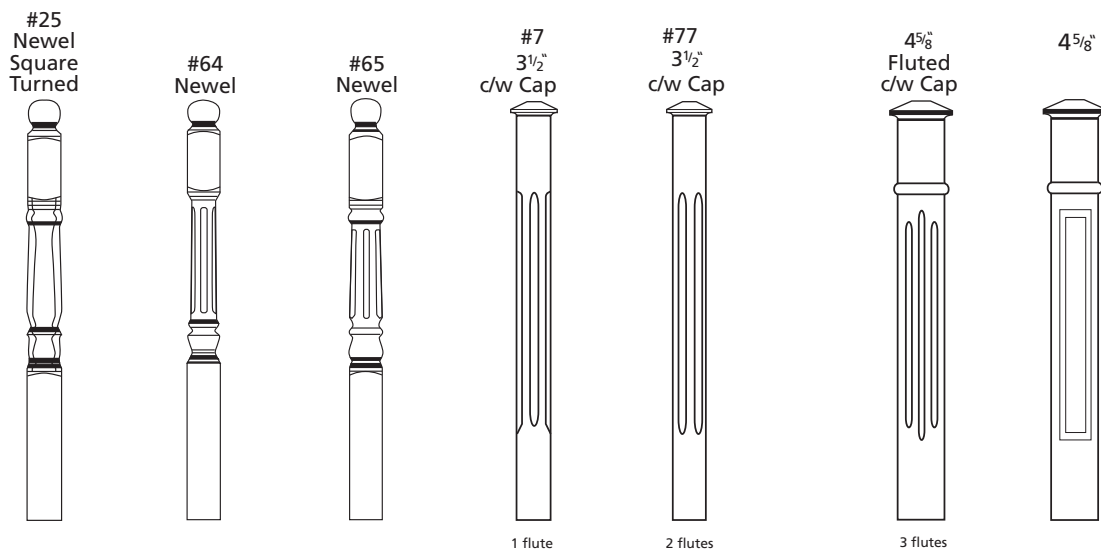

High Profile (HP)

Oak
Maple
Paintgrade

Concept II (CII)

Oak
Maple
Paintgrade

Upgraded Newels

Other specialty woods products are available on a special order basis and will require additional ordering and manufacturing. Due to the nature of hardwoods there may be color variances. Consult with your painter for quality of finish. Copyright 2002 by Artistic Stairs Ltd. all rights reserved.