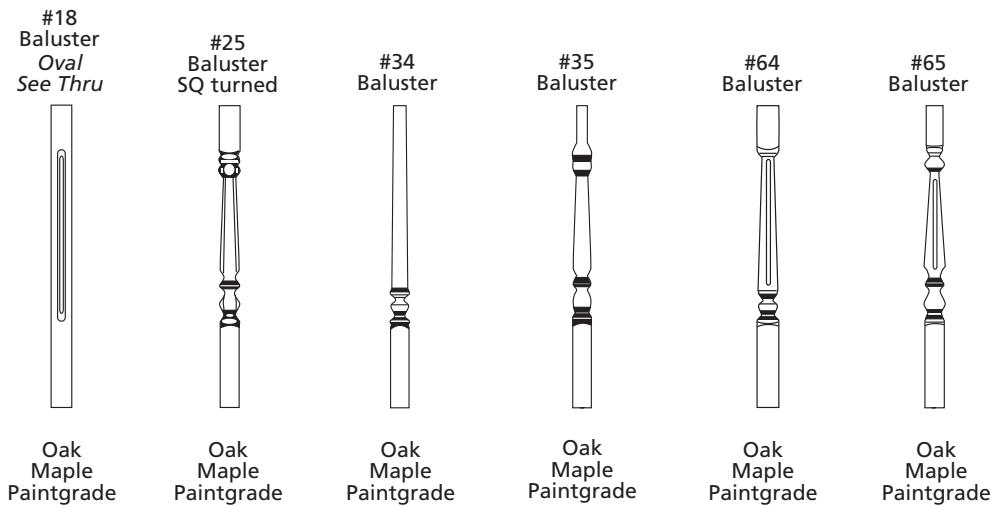

Standard Balusters & Newels

Upgrade Balusters

Rails

Standard "A"

Oak
Maple
Paintgrade
Hemlock

"B"

Oak
Maple
Paintgrade

Upgrade

High Profile (HP)

Oak
Maple
Paintgrade

Concept II (CII)

Oak
Maple
Paintgrade

Upgraded Newels

Other specialty woods products are available on a special order basis and will require additional ordering and manufacturing. Due to the nature of hardwoods there may be color variances. Consult with your painter for quality of finish. Copyright 2002 by Artistic Stairs Ltd. all rights reserved.