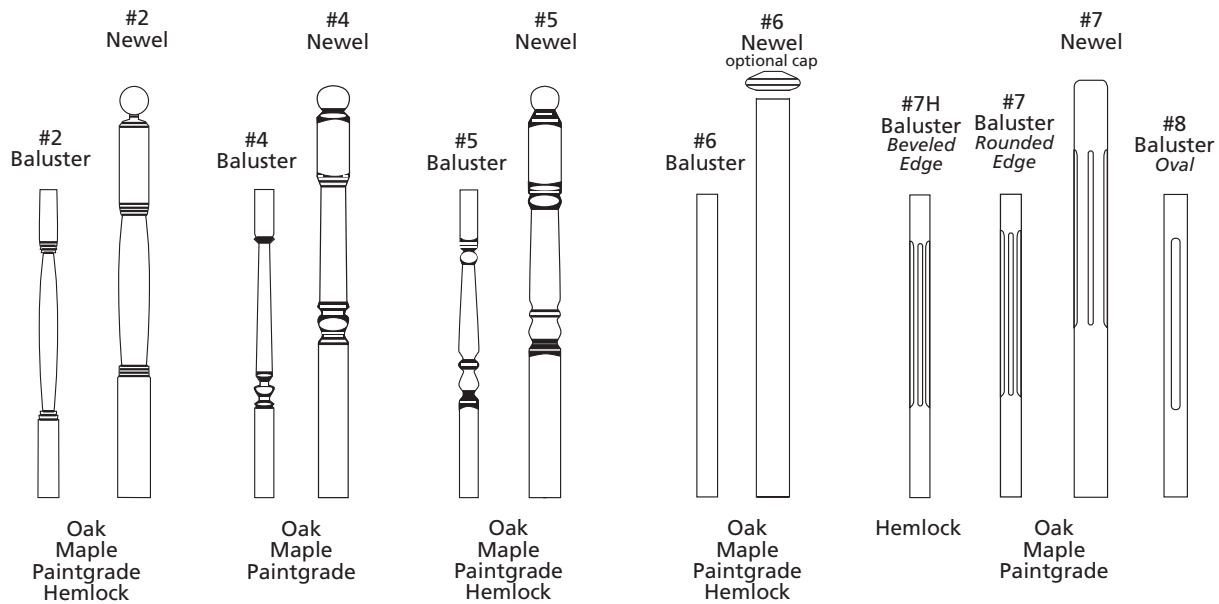

Standard Balusters & Newels

Upgrade Balusters

Rails

Standard "A"

Oak
Maple
Paintgrade
Hemlock

"B"

Oak
Maple
Paintgrade

Upgrade

High Profile (HP)

Oak
Maple
Paintgrade

Concept II (CII)

Oak
Maple
Paintgrade

Upgraded Newels

Other specialty woods products are available on a special order basis and will require additional ordering and manufacturing. Due to the nature of hardwoods there may be color variances. Consult with your painter for quality of finish. Copyright 2002 by Artistic Stairs Ltd. all rights reserved.