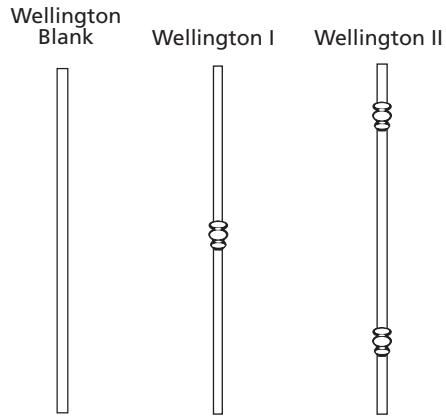

Windsor Series

Primary

Feature

available in pewter and black

Forged Series

Forged

available in pewter

Rails

Notes

available in pewter

Wellington Series

Newels

Newels available in oak, maple and paintgrade
All iron series custom powder coating available (priced upon request)

Other specialty woods products are available on a special order basis and will require additional ordering and manufacturing. Due to the nature of hardwoods there may be color variances. Consult with your painter for quality of finish. Copyright 2002 by Artistic Stairs Ltd. all rights reserved.