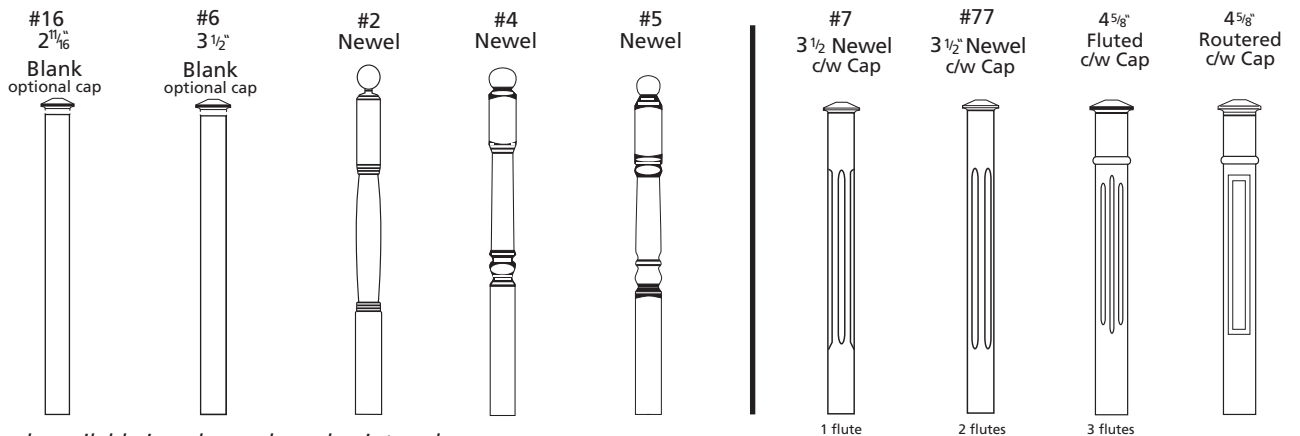

Windsor Series

Primary

Feature

available in pewter and black

Forged Series

Forged

available in pewter

Rails

Notes

available in pewter

Wellington Series

Newels

Newels available in oak, maple and paintgrade
All iron series custom powder coating available (priced upon request)

Other specialty woods products are available on a special order basis and will require additional ordering and manufacturing. Due to the nature of hardwoods there may be color variances. Consult with your painter for quality of finish. Copyright 2002 by Artistic Stairs Ltd. all rights reserved.