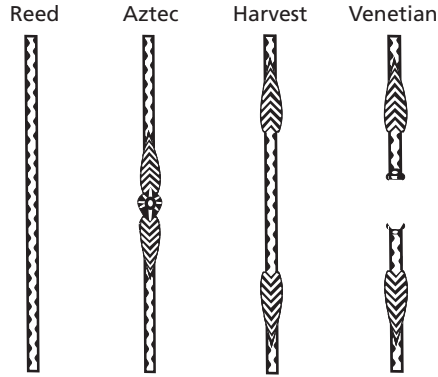

Windsor Series

Primary

Feature

available in pewter and black

Forged Series

Forged

available in pewter

Rails

Notes

available in pewter

Wellington Series

Newels

Newels available in oak, maple and paintgrade
All iron series custom powder coating available (priced upon request)

Other specialty woods products are available on a special order basis and will require additional ordering and manufacturing. Due to the nature of hardwoods there may be color variances. Consult with your painter for quality of finish. Copyright 2002 by Artistic Stairs Ltd. all rights reserved.