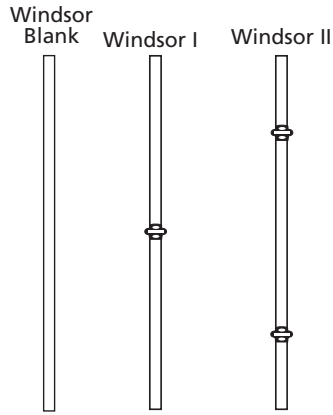

Windsor Series

Primary

Feature

available in pewter and black

Forged Series

Forged

available in pewter

Rails

Notes

available in pewter

Wellington Series

Newels

Newels available in oak, maple and paintgrade
All iron series custom powder coating available (priced upon request)

Other specialty woods products are available on a special order basis and will require additional ordering and manufacturing. Due to the nature of hardwoods there may be color variances. Consult with your painter for quality of finish. Copyright 2002 by Artistic Stairs Ltd. all rights reserved.