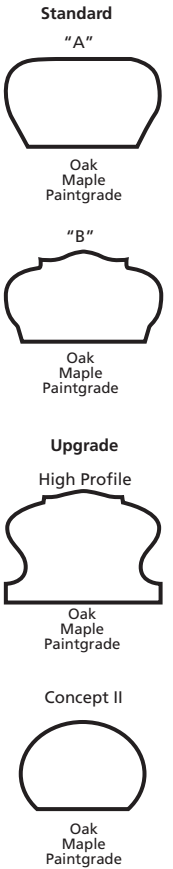

Windsor Series

Primary

Feature

available in pewter and black

Forged Series

Forged

available in pewter

Rails

Notes

available in pewter

Wellington Series

Newels

Newels available in oak, maple and paintgrade
All iron series custom powder coating available (priced upon request)

Other specialty woods products are available on a special order basis and will require additional ordering and manufacturing. Due to the nature of hardwoods there may be color variances. Consult with your painter for quality of finish. Copyright 2002 by Artistic Stairs Ltd. all rights reserved.