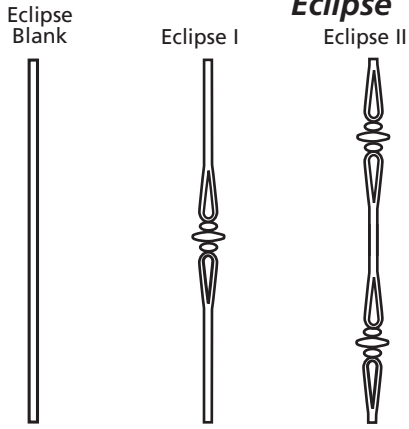

Windsor Series

Primary

Feature

available in pewter and black

Forged Series

Forged

available in pewter

Rails

Notes

available in pewter

Wellington Series

Newels

Newels available in oak, maple and paintgrade
All iron series custom powder coating available (priced upon request)

Other specialty woods products are available on a special order basis and will require additional ordering and manufacturing. Due to the nature of hardwoods there may be color variances. Consult with your painter for quality of finish. Copyright 2002 by Artistic Stairs Ltd. all rights reserved.