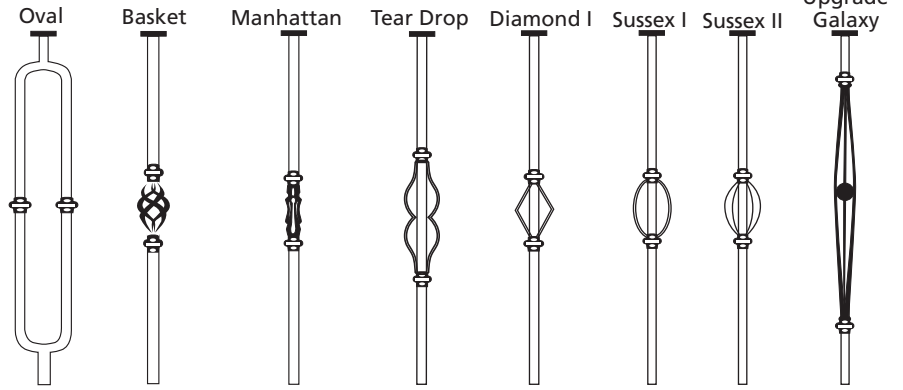

Windsor Series

Primary

Feature

available in pewter and black

Forged Series

Forged

available in pewter

Rails

Notes

available in pewter

Wellington Series

Newels

Newels available in oak, maple and paintgrade
All iron series custom powder coating available (priced upon request)

Other specialty woods products are available on a special order basis and will require additional ordering and manufacturing. Due to the nature of hardwoods there may be color variances. Consult with your painter for quality of finish. Copyright 2002 by Artistic Stairs Ltd. all rights reserved.